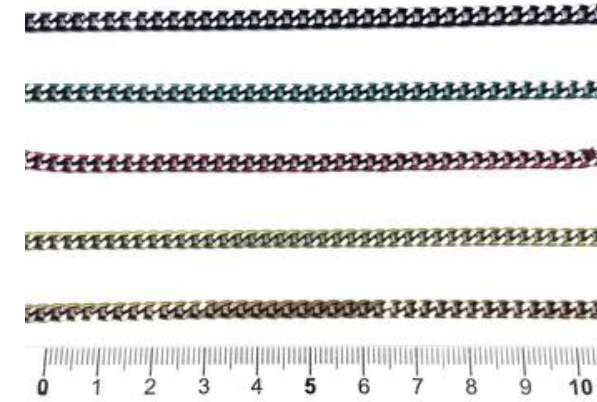

Anodized Aluminium Chain - 2168
GAFFORELLI SRL

Anodized Brushed Old Color Chain
- 2801 GAFFORELLI SRL

Bronze Aluminium Anodized Chain
- 2369 GAFFORELLI SRL

Bronze Aluminium Anodized Chain
- 2422 GAFFORELLI SRL

Aluminium chains Light Weight GAFFORELLI SRL

Diamonded Aluminium Chain -
2615 GAFFORELLI SRL

Diamonded aluminium chain -
2618 GAFFORELLI SRL

Diamonded Aluminium Chain -
2619 GAFFORELLI SRL

Diamonded Aluminium Colored
Chain - 2284D GAFFORELLI SRL

Diamonded Double Rings
Aluminium Chain - 2803
GAFFORELLI SRL

Diamonded Groumette Aluminium
Chain - 0812 GAFFORELLI SRL

Diamonded Groumette Aluminium
Chain - 2284 GAFFORELLI SRL

Dyeable Trace Chain - 2497
GAFFORELLI SRL